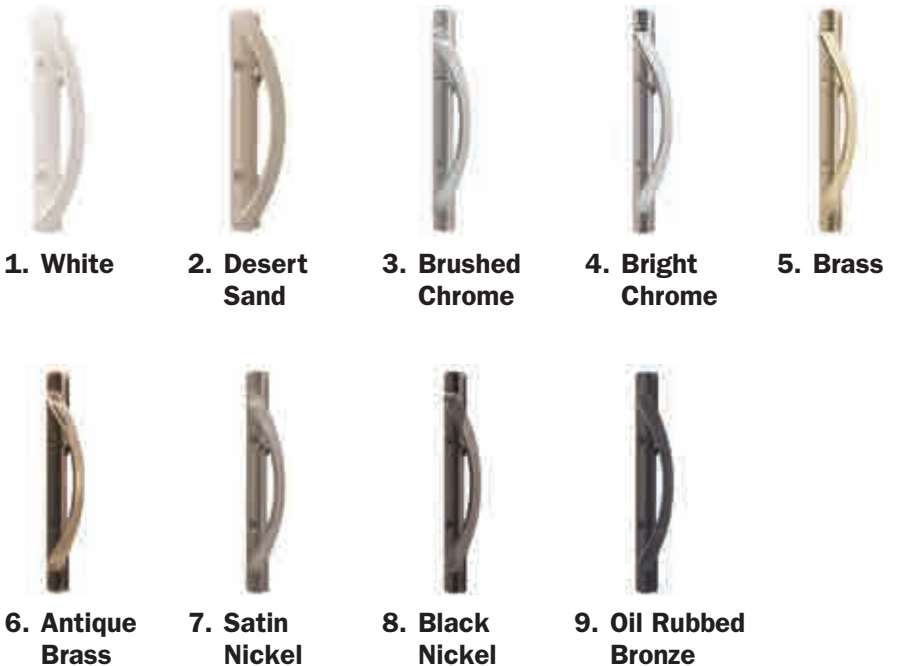

Door Handle Options

The Riviera French Slider Series comes standard with White or Desert Sand color matched handles with keyed lock. All of our Patio Doors are available with optional hardware choices in these 7 designer colors:

Door Handle Features

- Soft curved sleek design
- Sturdy zinc die cast construction
- Mushroom Head style locking mechanism pulls the sash more securely into the jamb verses traditional hook style
- Anti-Slam feature
- Anti-Lift feature
- Cycle Tests over 100,000 times
- Passed extensive forced entry testing
- Patent Pending