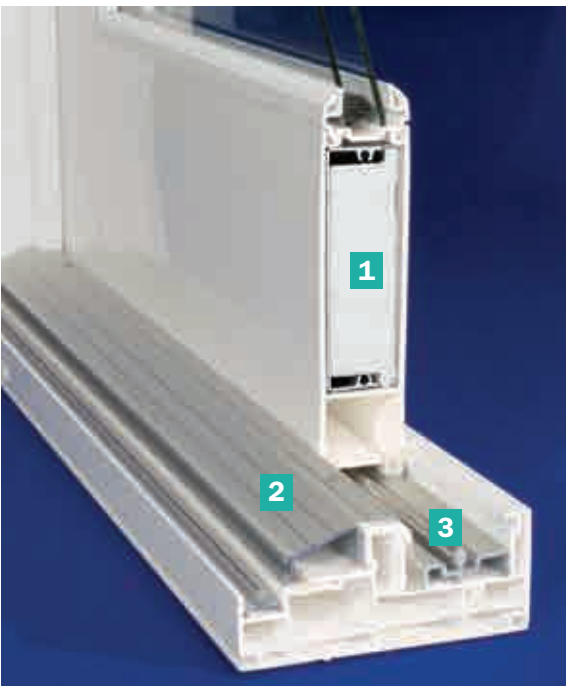

Choose from 2, 3 and 4 panel configurations all featuring smooth gliding operation and space saving style.

- 1** In addition to its beauty, the Riviera French Slider incorporates structurally engineered metal reinforcement with thermal insulation into the sash frame to enhance Strength, Rigidity and Energy Efficiency.
- 2** Durable anodized aluminum threshold resists wear from traffic and the elements.
- 3** Stainless steel tandem rollers with sealed stainless steel ball bearings offer reduced friction and wear to glide effortlessly on the aluminum raised Monorail Track with stainless steel cap.

Riviera French Sliding Patio Door

The sophistication of the Riviera French Sliding Patio Door is reflected in wide rails and contoured moldings that embrace the glass and enhance the refined design.

Combining the traditional wide rail look of a French Door into a sliding door makes it a perfect choice where space or traffic patterns may not allow a hinged or swing style door.

Door Handle Features

- Soft curved sleek design
- Sturdy zinc die cast construction
- Mushroom Head style locking mechanism pulls the sash more securely into the jamb verses traditional hook style
- Anti-Slam feature
- Anti-Lift feature
- Cycle Tests over 100,000 times
- Passed extensive forced entry testing
- Patent Pending