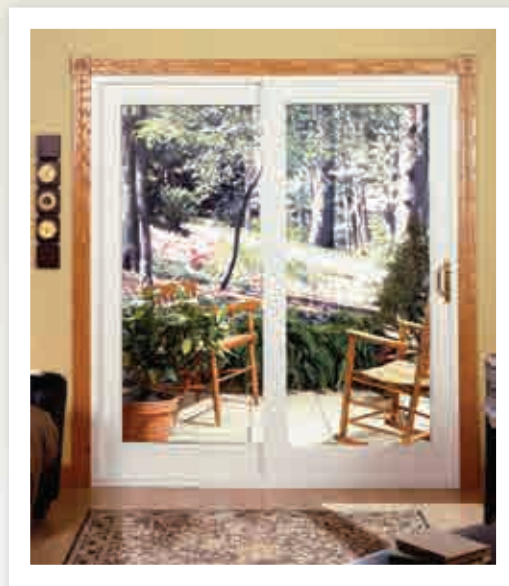

Choose from 2, 3 and 4 panel configurations all featuring smooth gliding operation and space saving style.

- 1** In addition to its beauty, the Riviera French Slider incorporates structurally engineered metal reinforcement with thermal insulation into the sash frame to enhance Strength, Rigidity and Energy Efficiency.
- 2** Durable anodized aluminum threshold resists wear from traffic and the elements.
- 3** Stainless steel tandem rollers with sealed stainless steel ball bearings offer reduced friction and wear to glide effortlessly on the aluminum raised Monorail Track with stainless steel cap.

Riviera French Sliding Patio Door

The sophistication of the Riviera French Sliding Patio Door is reflected in wide rails and contoured moldings that embrace the glass and enhance the refined design.

Combining the traditional wide rail look of a French Door into a sliding door makes it a perfect choice where space or traffic patterns may not allow a hinged or swing style door.